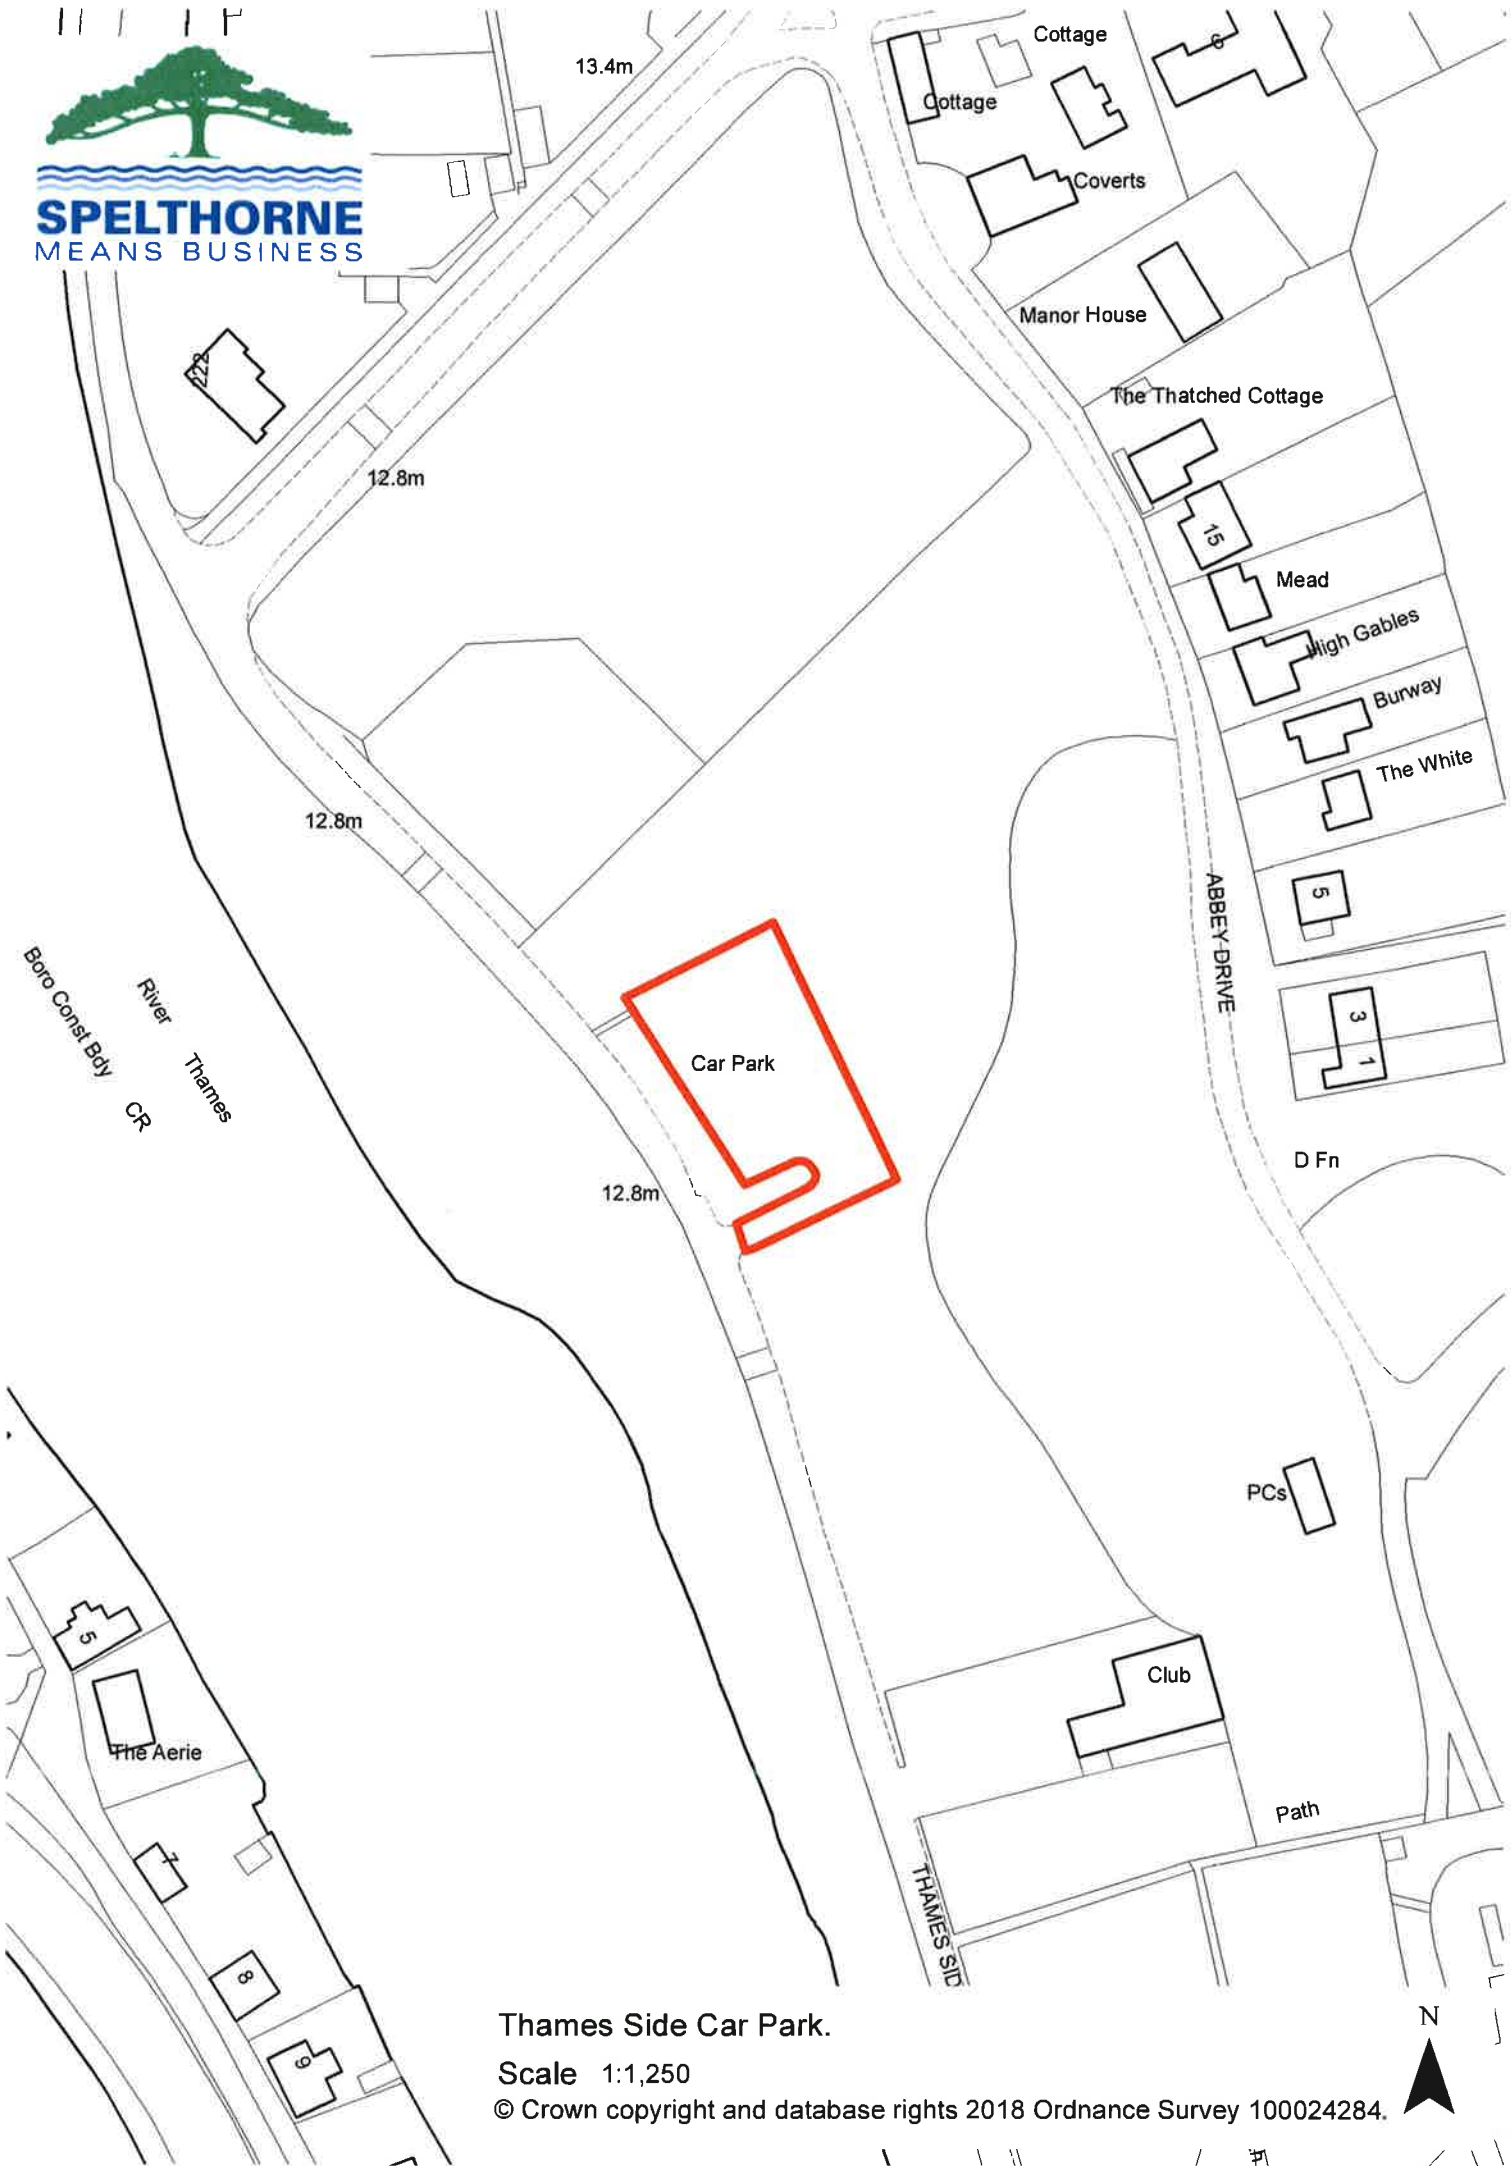

PARKSIDE PLACE

Warehouse

Hall

Warehouse

KNIGHTSBRIDGE CRESCENT

Staines Park, Commercial Road.

Scale 1:1,250

© Crown copyright and database rights 2018 Ordnance Survey 100024284.

N

Thames Side Car Park.

Scale 1:1,250

© Crown copyright and database rights 2018 Ordnance Survey 100024284.

Thames Street Car Park, Sunbury on Thames.

Scale 1:1,250

© Crown copyright and database rights 2018 Ordnance Survey 100024284.

N

Tothill Car Park.

Scale 1:1,250

© Crown copyright and database rights 2018 Ordnance Survey 100024284.

CR

Walled Garden Car Park.

Scale 1:1,250

© Crown copyright and database rights 2018 Ordnance Survey 100024284.