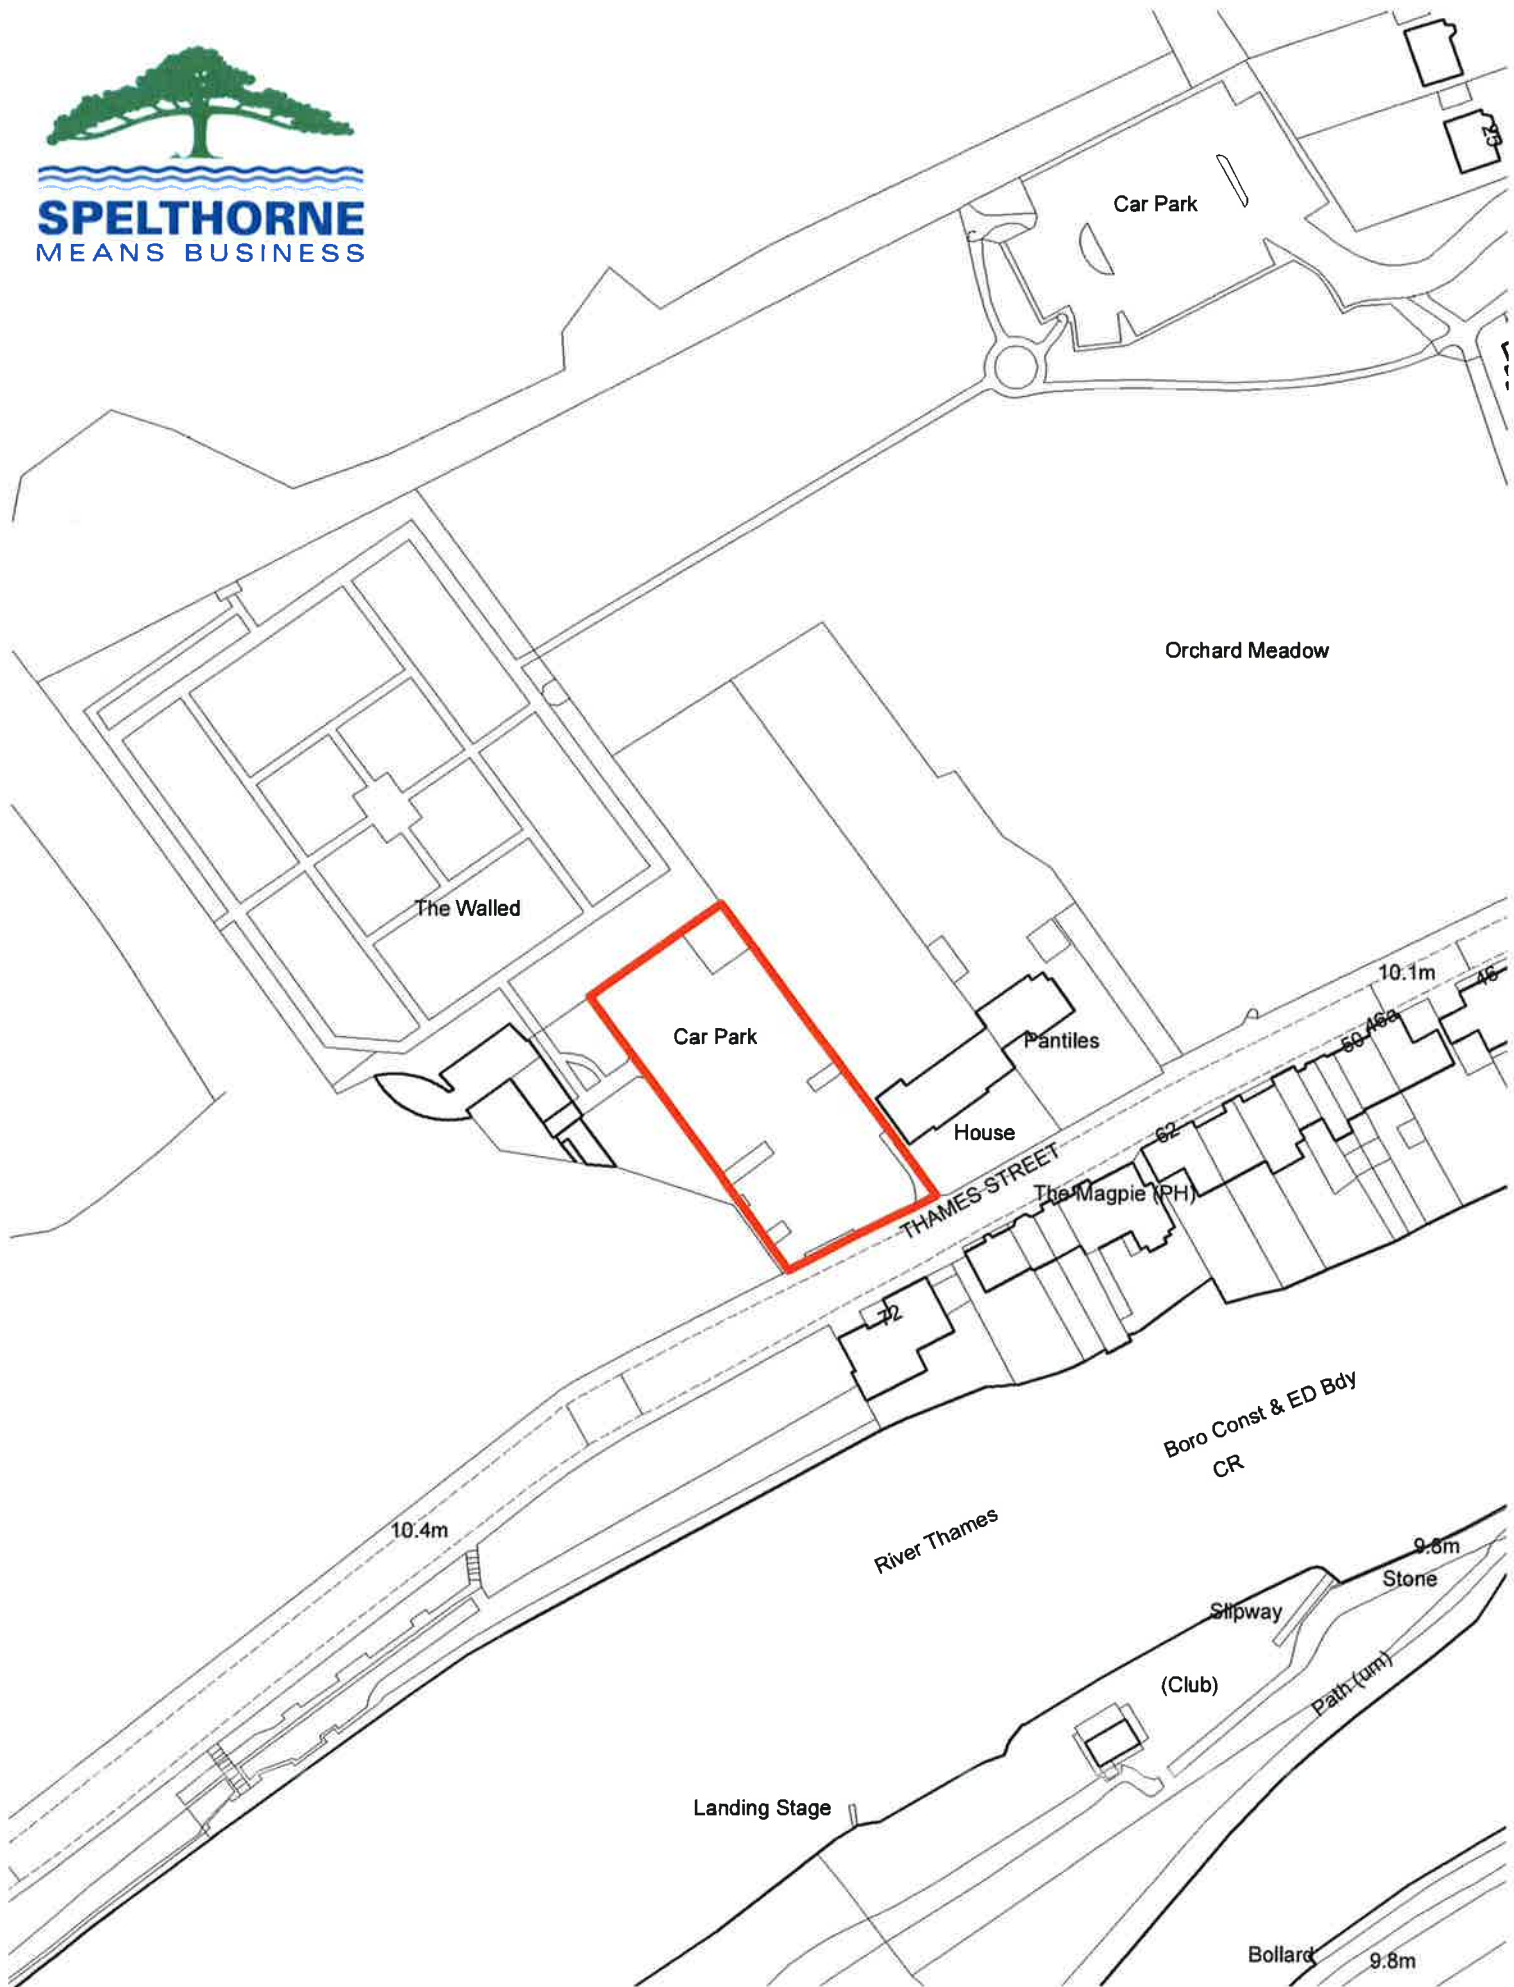

PARKSIDE PLACE

Warehouse

Hall

Warehouse

KNIGHTSBRIDGE CRESCENT

Staines Park, Commercial Road.

Scale 1:1,250

© Crown copyright and database rights 2018 Ordnance Survey 100024284.

N

Thames Side Car Park.

Scale 1:1,250

© Crown copyright and database rights 2018 Ordnance Survey 100024284.

Thames Street Car Park, Sunbury on Thames.

Scale 1:1,250

© Crown copyright and database rights 2018 Ordnance Survey 100024284.

N

Tothill Car Park.

Scale 1:1,250

© Crown copyright and database rights 2018 Ordnance Survey 100024284.

CR

Walled Garden Car Park.

Scale 1:1,250

© Crown copyright and database rights 2018 Ordnance Survey 100024284.