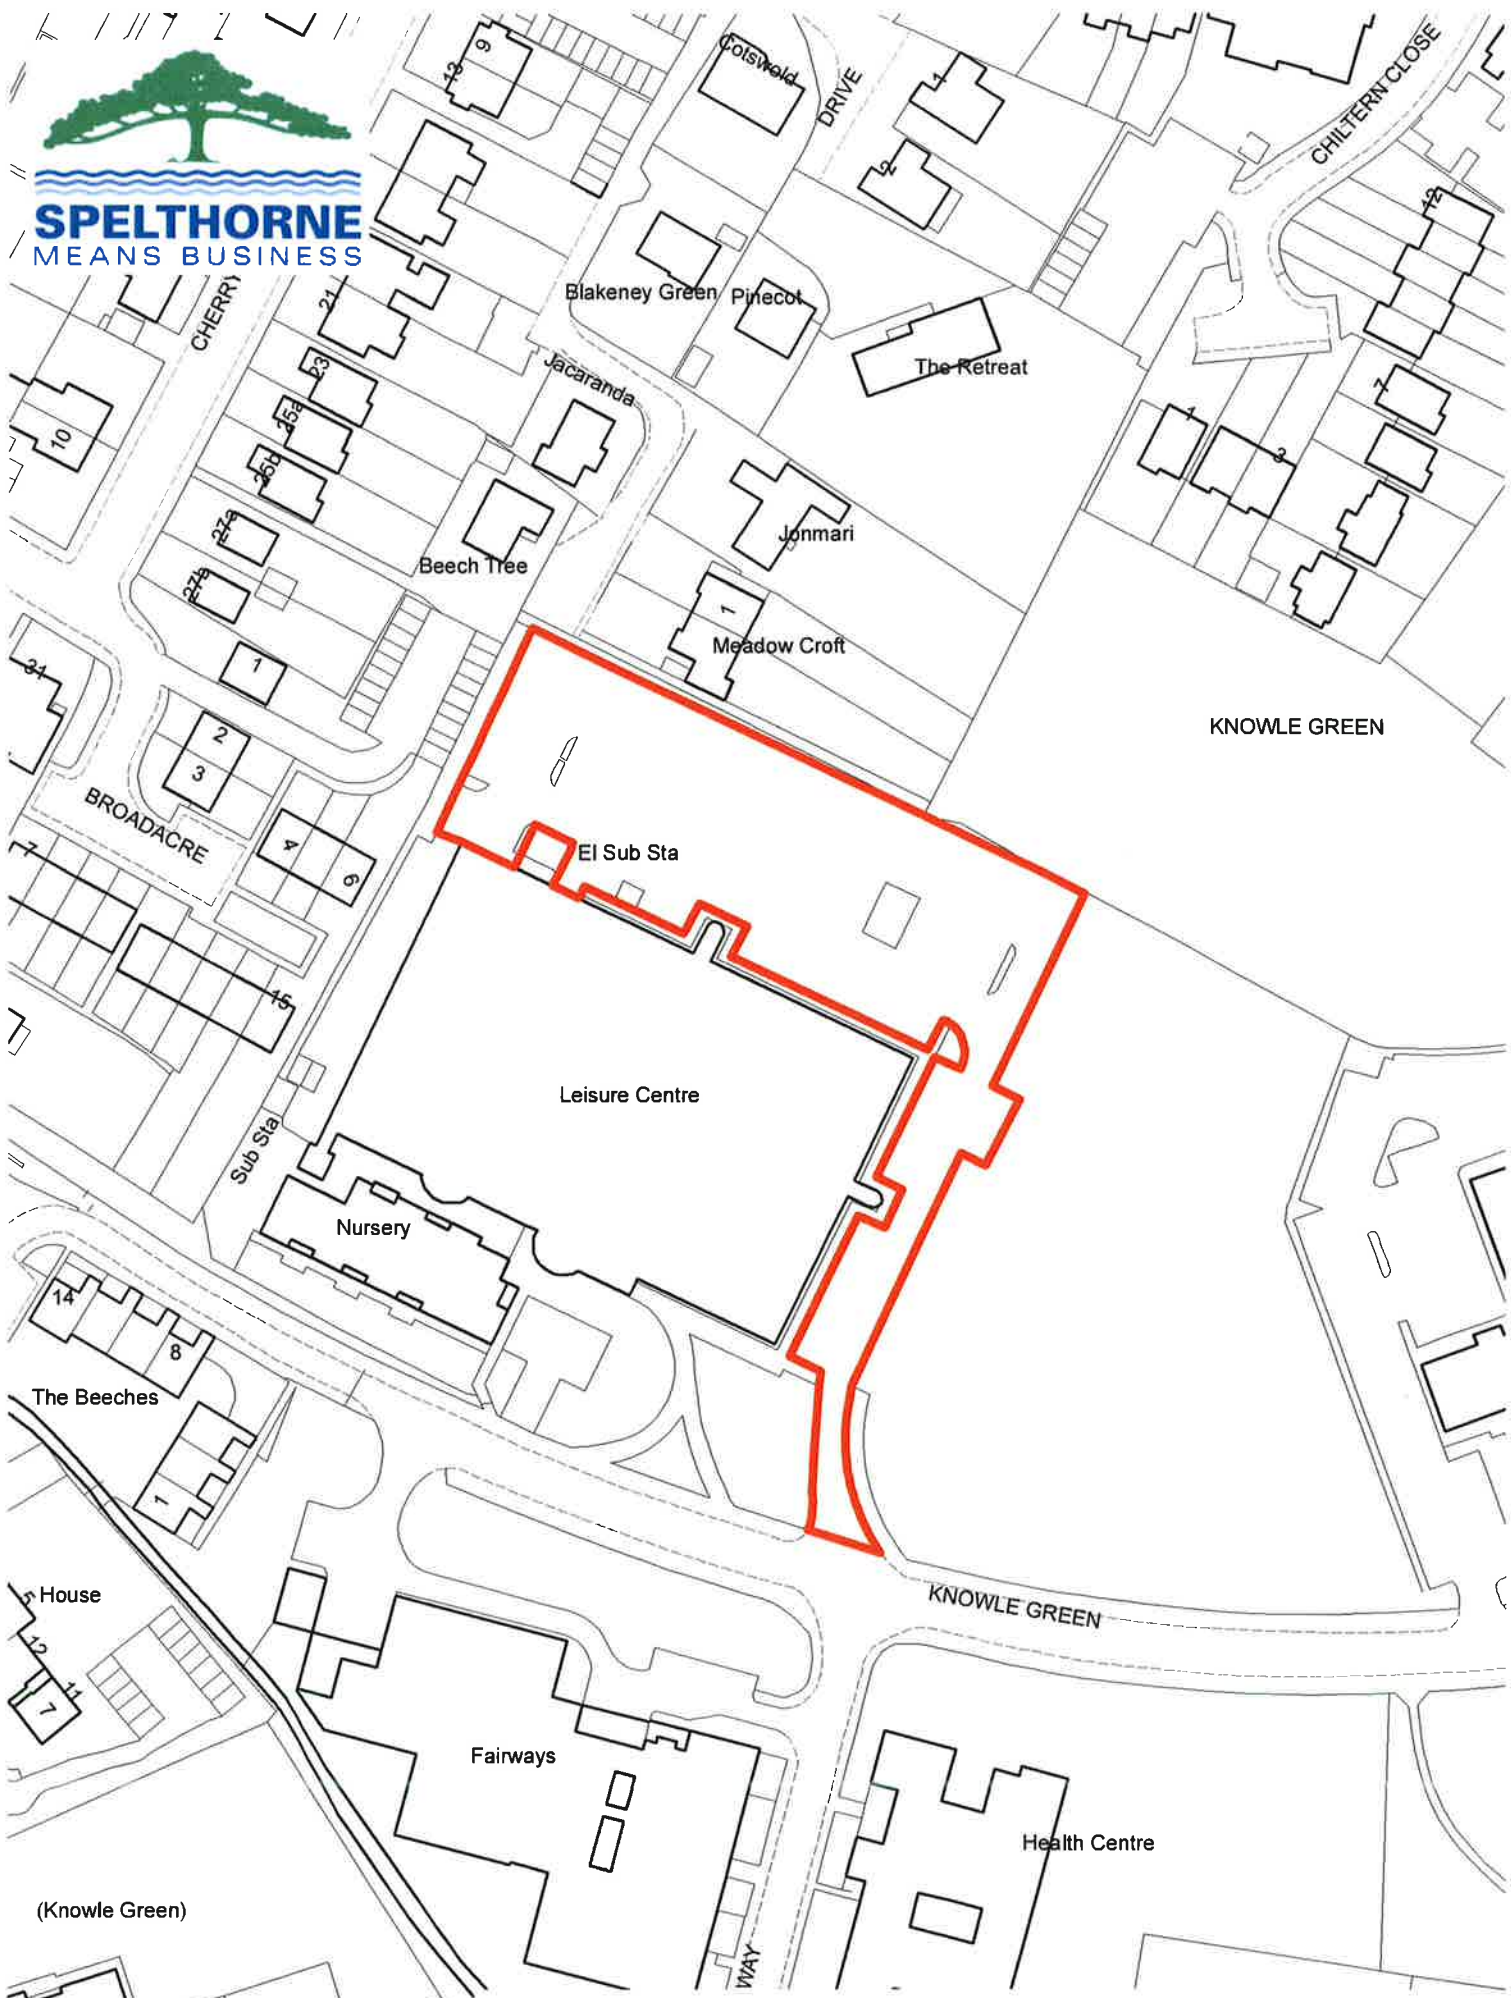

Spelthorne Borough Council Car Park.

Scale 1:1,250

© Crown copyright and database rights 2018 Ordnance Survey 100024284.

SPELTHORNE
MEANS BUSINESS

Spelthorne Leisure Centre Car Park.

Scale 1:1,250

© Crown copyright and database rights 2018 Ordnance Survey 100024284.

PARKSIDE PLACE

Warehouse

Hall

Warehouse

KNIGHTSBRIDGE CRESCENT

Staines Park, Commercial Road.

Scale 1:1,250

© Crown copyright and database rights 2018 Ordnance Survey 100024284.

N

Thames Side Car Park.

Scale 1:1,250

© Crown copyright and database rights 2018 Ordnance Survey 100024284.

Thames Street Car Park, Sunbury on Thames.

Scale 1:1,250

© Crown copyright and database rights 2018 Ordnance Survey 100024284.